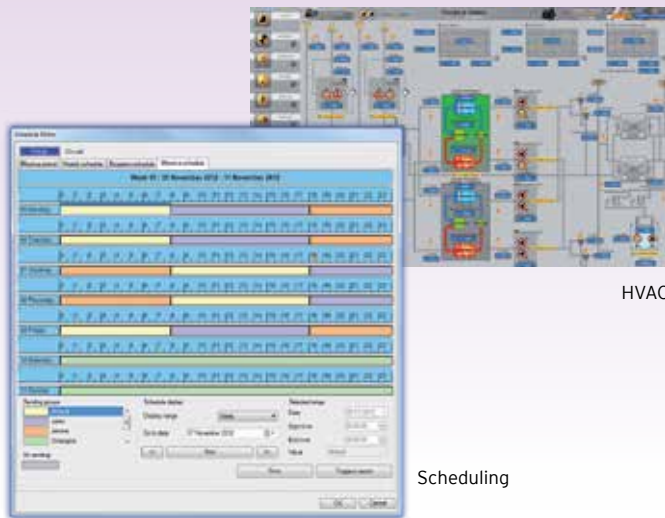

Panorama E<sup>2</sup>: a universal tool for combining and integrating your FM/BMS applications

SNCF  
Technicenter in Saintes

Intuitive configuration with BACnet :  
greatly lowers your development  
and maintenance costs

Panorama creates fully-operational functions ranging from data acquisition to alarm management, scheduling, and even mimics, by combining the discovery of your plant components with our automatic SCADA generation mechanism.

HVAC

Scheduling

Hotel management in Courchevel

All the functions required to supervise and control your facilities :

- > Data acquisition, alarms, data history,
- > Mimics, trend drawings, scheduling,
- > Alerts, and on-call management,
- > Integration of CCTV, access control, intrusion protection,
- > Reports for improved plant administration,
- > Native SNMP support for network and system management,
- > Redundancy, load balancing.