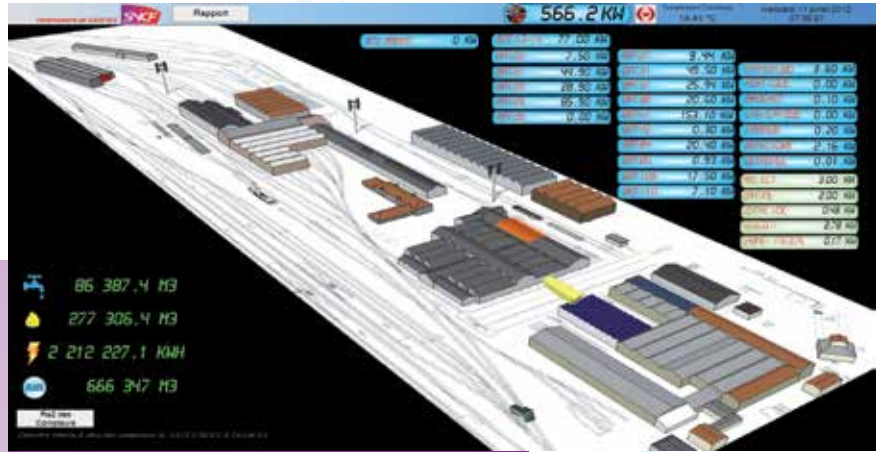

cators, reports, and "RT 2012 Ready" yield and consumption tracking.

**A wide range of installations**

Panorama E<sup>2</sup> is the ideal solution for your facilities, whether they are simple (video protection), small (100 variables), large (>50k variables), or critical (datacenters, defense).

**Used by thousands of clients**

Stadiums, museums, parking garages, datacenters, subway lines, buildings, head offices, shopping centers, warehouses, distributed sites... In order to adapt to market demand, we continually enhance Panorama functions and services based on customer feedback.

Panorama E<sup>2</sup>: a universal tool for combining and integrating your FM/BMS applications

SNCF  
Technicenter in Saintes

Intuitive configuration with BACnet :  
greatly lowers your development  
and maintenance costs

Panorama creates fully-operational functions ranging from data acquisition to alarm management, scheduling, and even mimics, by combining the discovery of your plant components with our automatic SCADA generation mechanism.