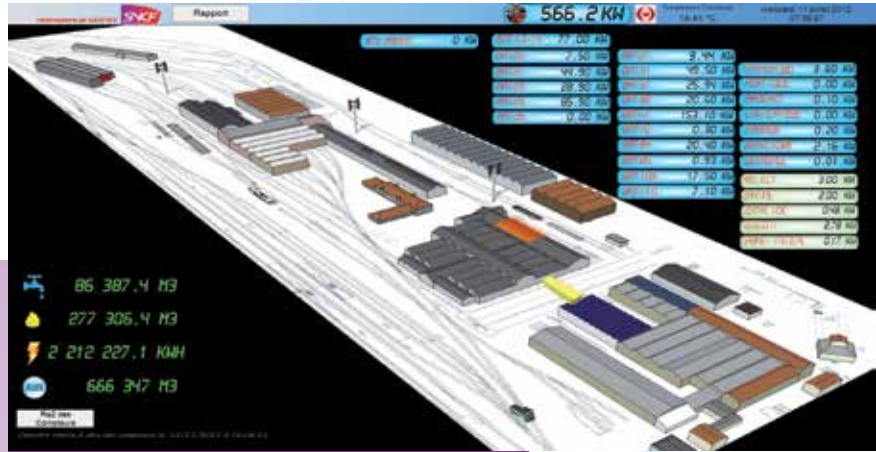

A wide range of installations

Panorama E² is the ideal solution for your facilities, whether they are simple (video protection), small (100 variables), large (>50k variables), or critical (datacenters, defense).

Used by thousands of clients

Stadiums, museums, parking garages, datacenters, subway lines, buildings, head offices, shopping centers, warehouses, distributed sites... In order to adapt to market demand, we continually enhance Panorama functions and services based on customer feedback.

Panorama E²: a universal tool for combining and integrating your FM/BMS applications

SNCF
Technicenter in Saintes

Intuitive configuration with BACnet :
greatly lowers your development
and maintenance costs

Panorama creates fully-operational functions ranging from data acquisition to alarm management, scheduling, and even mimics, by combining the discovery of your plant components with our automatic SCADA generation mechanism.